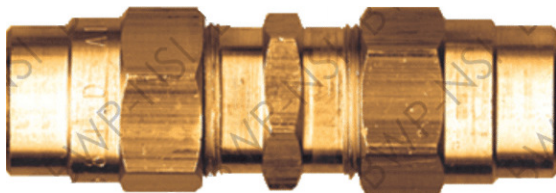

Compression Mender

M-444	3/8Hose x 3/8Hose	$6.55
M-1380	1/2Hose x 1/2Hose	$10.21