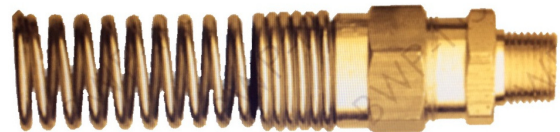

# Brass Hose Fittings

## Compression Coupler

M-300	3/8Hose x 1/4MPT	<b>\$3.63</b>
M-301	3/8Hose x 3/8MPT	<b>\$3.18</b>
M-302	3/8Hose x 1/2MPT	<b>\$4.26</b>
M-1360	1/2Hose x 3/8MPT	<b>\$5.31</b>
M-1361	1/2Hose x 1/2MPT	<b>\$4.48</b>

## Compression Coupler with Spring

M-303	3/8Hose x 1/4MPT	<b>\$3.46</b>
M-304	3/8Hose x 3/8MPT	<b>\$3.58</b>
M-305	3/8Hose x 1/2MPT	<b>\$4.71</b>
M-1362	1/2Hose x 3/8MPT	<b>\$6.33</b>
M-1363	1/2Hose x 1/2MPT	<b>\$6.69</b>