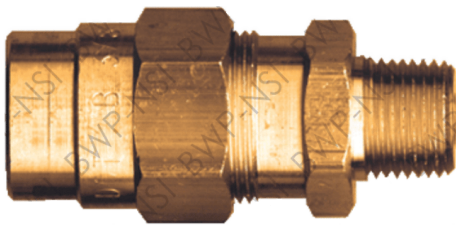

# Brass Hose Fittings

## Compression Coupler

M-300	3/8Hose x 1/4MPT	<b>\$3.63</b>
M-301	3/8Hose x 3/8MPT	<b>\$3.18</b>
M-302	3/8Hose x 1/2MPT	<b>\$4.26</b>
M-1360	1/2Hose x 3/8MPT	<b>\$5.31</b>
M-1361	1/2Hose x 1/2MPT	<b>\$4.48</b>

## Compression Coupler with Spring

M-303	3/8Hose x 1/4MPT	<b>\$3.46</b>
M-304	3/8Hose x 3/8MPT	<b>\$3.58</b>
M-305	3/8Hose x 1/2MPT	<b>\$4.71</b>
M-1362	1/2Hose x 3/8MPT	<b>\$6.33</b>
M-1363	1/2Hose x 1/2MPT	<b>\$6.69</b>