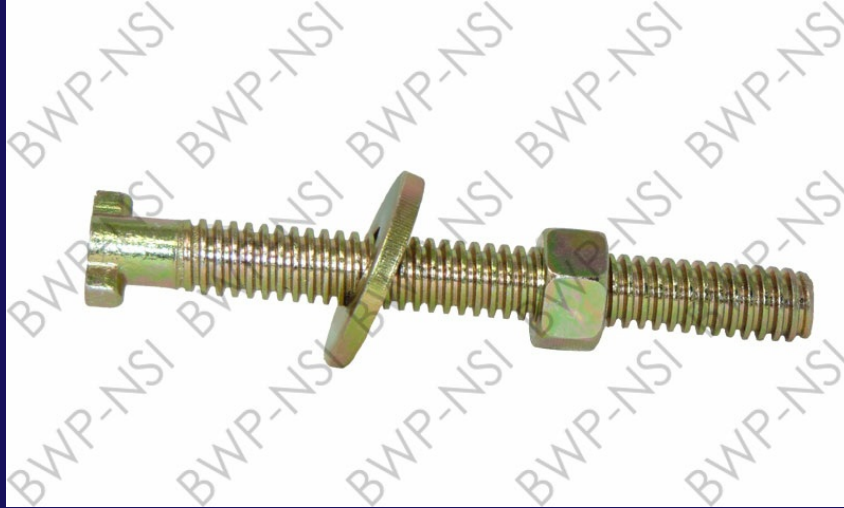

[If you are having trouble viewing, click here to view in browser.](#)

Product of the Week

Brake Chamber Cage Bolt Kits

M-5318

Cage Bolt Kit, Type 30, LONG
STROKE

M-5317

Cage Bolt Kit, Type 30 (Single
Bolt)