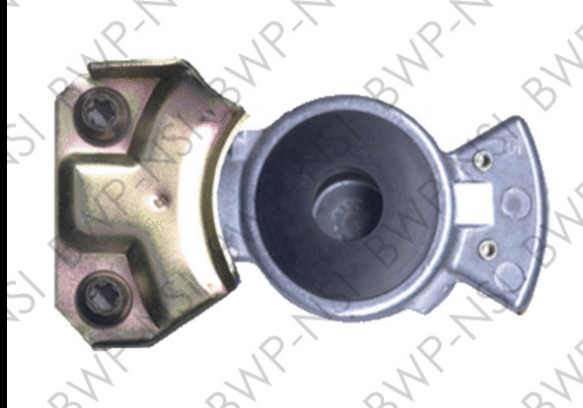

BRAKE &
WHEEL PARTS

BWP-NSI

SPRINGS &
SUSPENSION PARTS

Product of the Week

Glad Hands

M-313-A

Glad Hand Universal 1/2FPT Aluminum

M-313-B

Glad Hand Service Blue
1/2FPT Aluminum

M-3775

Glad Hand Service Blue
3/8FPT w/Shutoff Valve

M-313-C

Glad Hand Emergency Red
1/2FPT Aluminum

M-3776

Glad Hand Emergency Red
3/8FPT w/Shutoff Valve

Speak to a Salesperson at: