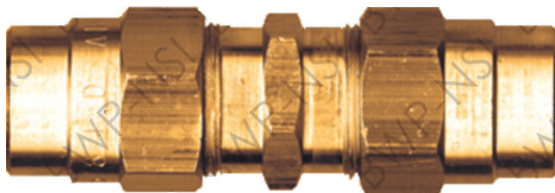

Brass Hose Fittings

Compression Coupler

M-300	3/8Hose x 1/4MPT
M-301	3/8Hose x 3/8MPT
M-302	3/8Hose x 1/2MPT
M-1360	1/2Hose x 3/8MPT
M-1361	1/2Hose x 1/2MPT

Compression Coupler with Spring

M-303	3/8Hose x 1/4MPT
M-304	3/8Hose x 3/8MPT
M-305	3/8Hose x 1/2MPT
M-1362	1/2Hose x 3/8MPT
M-1363	1/2Hose x 1/2MPT

Compression Mender

M-444	3/8Hose x 3/8Hose
M-1380	1/2Hose x 1/2Hose