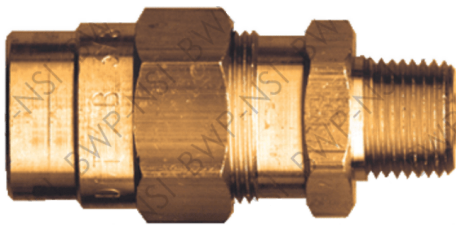

Brass Hose Fittings

Compression Coupler

M-300	3/8Hose x 1/4MPT
M-301	3/8Hose x 3/8MPT
M-302	3/8Hose x 1/2MPT
M-1360	1/2Hose x 3/8MPT
M-1361	1/2Hose x 1/2MPT

Compression Coupler with Spring

M-303	3/8Hose x 1/4MPT
M-304	3/8Hose x 3/8MPT
M-305	3/8Hose x 1/2MPT
M-1362	1/2Hose x 3/8MPT
M-1363	1/2Hose x 1/2MPT

Compression Mender

M-444	3/8Hose x 3/8Hose
M-1380	1/2Hose x 1/2Hose