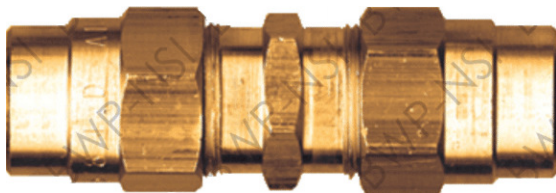

Compression Mender

M-444	3/8Hose x 3/8Hose	$5.72
M-1380	1/2Hose x 1/2Hose	$8.93