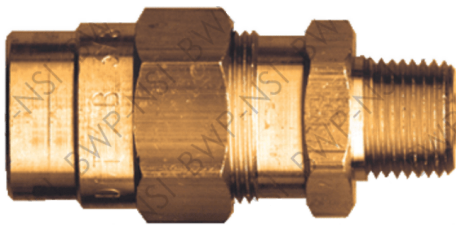

# Brass Hose Fittings

## Compression Coupler

M-300	3/8Hose x 1/4MPT	<b>\$3.17</b>
M-301	3/8Hose x 3/8MPT	<b>\$2.77</b>
M-302	3/8Hose x 1/2MPT	<b>\$3.72</b>
M-1360	1/2Hose x 3/8MPT	<b>\$4.64</b>
M-1361	1/2Hose x 1/2MPT	<b>\$3.90</b>

## Compression Coupler with Spring

M-303	3/8Hose x 1/4MPT	<b>\$3.01</b>
M-304	3/8Hose x 3/8MPT	<b>\$3.12</b>
M-305	3/8Hose x 1/2MPT	<b>\$4.11</b>
M-1362	1/2Hose x 3/8MPT	<b>\$5.52</b>
M-1363	1/2Hose x 1/2MPT	<b>\$5.83</b>