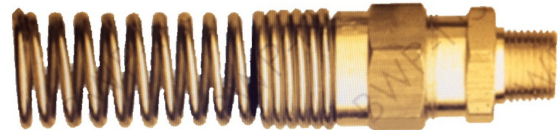

# Brass Hose Fittings

## Compression Coupler

M-300	3/8Hose x 1/4MPT	<b>\$3.17</b>
M-301	3/8Hose x 3/8MPT	<b>\$2.77</b>
M-302	3/8Hose x 1/2MPT	<b>\$3.72</b>
M-1360	1/2Hose x 3/8MPT	<b>\$4.64</b>
M-1361	1/2Hose x 1/2MPT	<b>\$3.90</b>

## Compression Coupler with Spring

M-303	3/8Hose x 1/4MPT	<b>\$3.01</b>
M-304	3/8Hose x 3/8MPT	<b>\$3.12</b>
M-305	3/8Hose x 1/2MPT	<b>\$4.11</b>
M-1362	1/2Hose x 3/8MPT	<b>\$5.52</b>
M-1363	1/2Hose x 1/2MPT	<b>\$5.83</b>