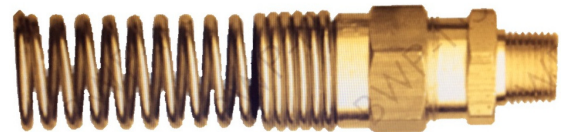

# Brass Hose Fittings

## Compression Coupler

M-300	3/8Hose x 1/4MPT	<b>\$3.19</b>
M-301	3/8Hose x 3/8MPT	<b>\$2.79</b>
M-302	3/8Hose x 1/2MPT	<b>\$3.74</b>
M-1360	1/2Hose x 3/8MPT	<b>\$4.67</b>
M-1361	1/2Hose x 1/2MPT	<b>\$3.94</b>

## Compression Coupler with Spring

M-303	3/8Hose x 1/4MPT	<b>\$3.04</b>
M-304	3/8Hose x 3/8MPT	<b>\$3.15</b>
M-305	3/8Hose x 1/2MPT	<b>\$4.14</b>
M-1362	1/2Hose x 3/8MPT	<b>\$5.56</b>
M-1363	1/2Hose x 1/2MPT	<b>\$5.88</b>