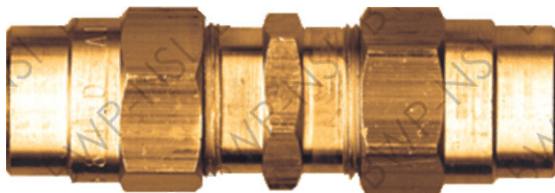

Compression Mender

M-444	3/8Hose x 3/8Hose	$5.75
M-1380	1/2Hose x 1/2Hose	$8.97