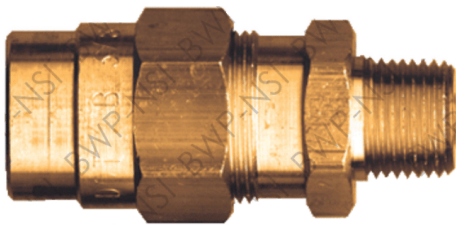

# Brass Hose Fittings

## Compression Coupler

M-300	3/8Hose x 1/4MPT	<b>\$3.19</b>
M-301	3/8Hose x 3/8MPT	<b>\$2.79</b>
M-302	3/8Hose x 1/2MPT	<b>\$3.74</b>
M-1360	1/2Hose x 3/8MPT	<b>\$4.67</b>
M-1361	1/2Hose x 1/2MPT	<b>\$3.94</b>

## Compression Coupler with Spring

M-303	3/8Hose x 1/4MPT	<b>\$3.04</b>
M-304	3/8Hose x 3/8MPT	<b>\$3.15</b>
M-305	3/8Hose x 1/2MPT	<b>\$4.14</b>
M-1362	1/2Hose x 3/8MPT	<b>\$5.56</b>
M-1363	1/2Hose x 1/2MPT	<b>\$5.88</b>