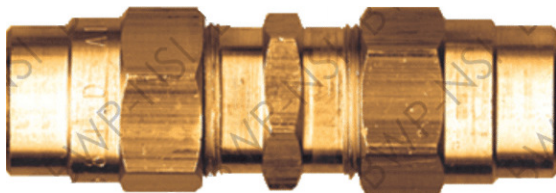

Brass Hose Fittings

Compression Coupler

M-300	3/8Hose x 1/4MPT	\$3.18
M-301	3/8Hose x 3/8MPT	\$2.78
M-302	3/8Hose x 1/2MPT	\$3.73
M-1360	1/2Hose x 3/8MPT	\$4.65
M-1361	1/2Hose x 1/2MPT	\$3.92

Compression Coupler with Spring

M-303	3/8Hose x 1/4MPT	\$3.03
M-304	3/8Hose x 3/8MPT	\$3.14
M-305	3/8Hose x 1/2MPT	\$4.13
M-1362	1/2Hose x 3/8MPT	\$5.55
M-1363	1/2Hose x 1/2MPT	\$5.86

Compression Mender

M-444	3/8Hose x 3/8Hose	\$5.74
M-1380	1/2Hose x 1/2Hose	\$8.95