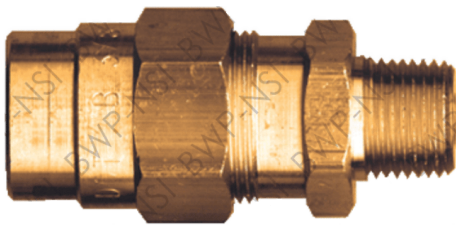

Brass Hose Fittings

Compression Coupler

M-300	3/8Hose x 1/4MPT	\$3.18
M-301	3/8Hose x 3/8MPT	\$2.78
M-302	3/8Hose x 1/2MPT	\$3.73
M-1360	1/2Hose x 3/8MPT	\$4.65
M-1361	1/2Hose x 1/2MPT	\$3.92

Compression Coupler with Spring

M-303	3/8Hose x 1/4MPT	\$3.03
M-304	3/8Hose x 3/8MPT	\$3.14
M-305	3/8Hose x 1/2MPT	\$4.13
M-1362	1/2Hose x 3/8MPT	\$5.55
M-1363	1/2Hose x 1/2MPT	\$5.86

Compression Mender

M-444	3/8Hose x 3/8Hose	\$5.74
M-1380	1/2Hose x 1/2Hose	\$8.95