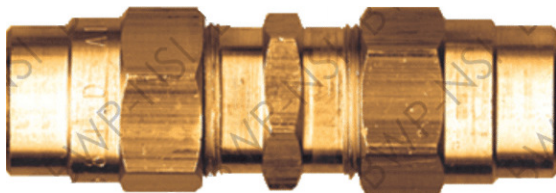

Compression Mender

M-444	3/8Hose x 3/8Hose	$5.77
M-1380	1/2Hose x 1/2Hose	$8.99