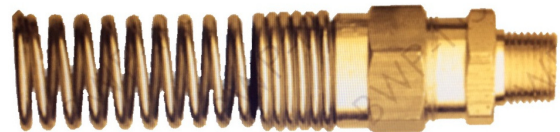

# Brass Hose Fittings

## Compression Coupler

M-300	3/8Hose x 1/4MPT	<b>\$3.20</b>
M-301	3/8Hose x 3/8MPT	<b>\$2.80</b>
M-302	3/8Hose x 1/2MPT	<b>\$3.76</b>
M-1360	1/2Hose x 3/8MPT	<b>\$4.68</b>
M-1361	1/2Hose x 1/2MPT	<b>\$3.96</b>

## Compression Coupler with Spring

M-303	3/8Hose x 1/4MPT	<b>\$3.06</b>
M-304	3/8Hose x 3/8MPT	<b>\$3.17</b>
M-305	3/8Hose x 1/2MPT	<b>\$4.16</b>
M-1362	1/2Hose x 3/8MPT	<b>\$5.59</b>
M-1363	1/2Hose x 1/2MPT	<b>\$5.90</b>