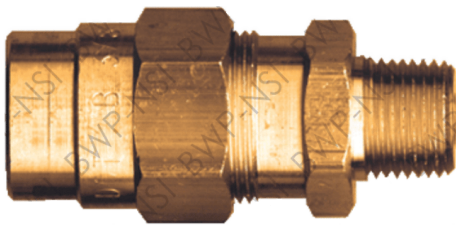

# Brass Hose Fittings

## Compression Coupler

M-300	3/8Hose x 1/4MPT	<b>\$3.20</b>
M-301	3/8Hose x 3/8MPT	<b>\$2.80</b>
M-302	3/8Hose x 1/2MPT	<b>\$3.76</b>
M-1360	1/2Hose x 3/8MPT	<b>\$4.68</b>
M-1361	1/2Hose x 1/2MPT	<b>\$3.96</b>

## Compression Coupler with Spring

M-303	3/8Hose x 1/4MPT	<b>\$3.06</b>
M-304	3/8Hose x 3/8MPT	<b>\$3.17</b>
M-305	3/8Hose x 1/2MPT	<b>\$4.16</b>
M-1362	1/2Hose x 3/8MPT	<b>\$5.59</b>
M-1363	1/2Hose x 1/2MPT	<b>\$5.90</b>