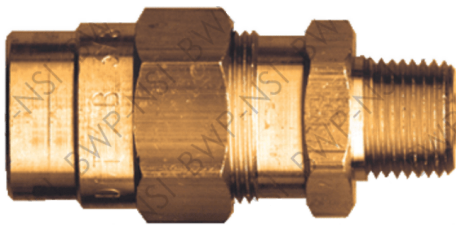

Brass Hose Fittings

Compression Coupler

M-300	3/8Hose x 1/4MPT	\$3.70
M-301	3/8Hose x 3/8MPT	\$3.25
M-302	3/8Hose x 1/2MPT	\$4.36
M-1360	1/2Hose x 3/8MPT	\$5.42
M-1361	1/2Hose x 1/2MPT	\$4.61

Compression Coupler with Spring

M-303	3/8Hose x 1/4MPT	\$3.57
M-304	3/8Hose x 3/8MPT	\$3.69
M-305	3/8Hose x 1/2MPT	\$4.84
M-1362	1/2Hose x 3/8MPT	\$6.49
M-1363	1/2Hose x 1/2MPT	\$6.86

Compression Mender

M-444	3/8Hose x 3/8Hose	\$6.66
M-1380	1/2Hose x 1/2Hose	\$10.37