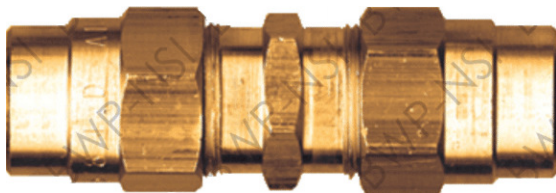

Brass Hose Fittings

Compression Coupler

M-300	3/8Hose x 1/4MPT	\$3.70
M-301	3/8Hose x 3/8MPT	\$3.25
M-302	3/8Hose x 1/2MPT	\$4.36
M-1360	1/2Hose x 3/8MPT	\$5.42
M-1361	1/2Hose x 1/2MPT	\$4.61

Compression Coupler with Spring

M-303	3/8Hose x 1/4MPT	\$3.57
M-304	3/8Hose x 3/8MPT	\$3.69
M-305	3/8Hose x 1/2MPT	\$4.84
M-1362	1/2Hose x 3/8MPT	\$6.49
M-1363	1/2Hose x 1/2MPT	\$6.86

Compression Mender

M-444	3/8Hose x 3/8Hose	\$6.66
M-1380	1/2Hose x 1/2Hose	\$10.37