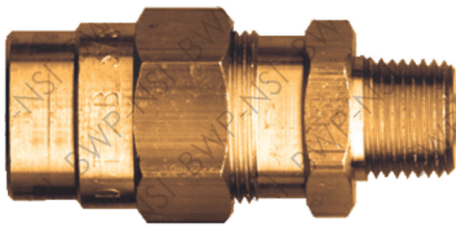

Brass Hose Fittings

Compression Coupler

M-300	3/8Hose x 1/4MPT	\$3.62
M-301	3/8Hose x 3/8MPT	\$3.17
M-302	3/8Hose x 1/2MPT	\$4.25
M-1360	1/2Hose x 3/8MPT	\$5.29
M-1361	1/2Hose x 1/2MPT	\$4.46

Compression Coupler with Spring

M-303	3/8Hose x 1/4MPT	\$3.45
M-304	3/8Hose x 3/8MPT	\$3.57
M-305	3/8Hose x 1/2MPT	\$4.70
M-1362	1/2Hose x 3/8MPT	\$6.32
M-1363	1/2Hose x 1/2MPT	\$6.67

Compression Mender

M-444	3/8Hose x 3/8Hose	\$6.54
M-1380	1/2Hose x 1/2Hose	\$10.19