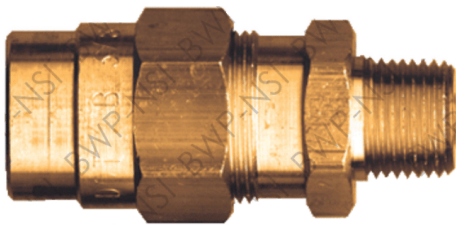

# Brass Hose Fittings

## Compression Coupler

M-300	3/8Hose x 1/4MPT	<b>\$3.09</b>
M-301	3/8Hose x 3/8MPT	<b>\$2.71</b>
M-302	3/8Hose x 1/2MPT	<b>\$3.63</b>
M-1360	1/2Hose x 3/8MPT	<b>\$4.49</b>
M-1361	1/2Hose x 1/2MPT	<b>\$3.84</b>

## Compression Coupler with Spring

M-303	3/8Hose x 1/4MPT	<b>\$3.00</b>
M-304	3/8Hose x 3/8MPT	<b>\$3.06</b>
M-305	3/8Hose x 1/2MPT	<b>\$4.01</b>
M-1362	1/2Hose x 3/8MPT	<b>\$5.33</b>
M-1363	1/2Hose x 1/2MPT	<b>\$5.64</b>