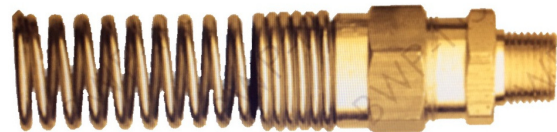

# Brass Hose Fittings

## Compression Coupler

M-300	3/8Hose x 1/4MPT	<b>\$3.09</b>
M-301	3/8Hose x 3/8MPT	<b>\$2.71</b>
M-302	3/8Hose x 1/2MPT	<b>\$3.63</b>
M-1360	1/2Hose x 3/8MPT	<b>\$4.49</b>
M-1361	1/2Hose x 1/2MPT	<b>\$3.84</b>

## Compression Coupler with Spring

M-303	3/8Hose x 1/4MPT	<b>\$3.00</b>
M-304	3/8Hose x 3/8MPT	<b>\$3.06</b>
M-305	3/8Hose x 1/2MPT	<b>\$4.01</b>
M-1362	1/2Hose x 3/8MPT	<b>\$5.33</b>
M-1363	1/2Hose x 1/2MPT	<b>\$5.64</b>