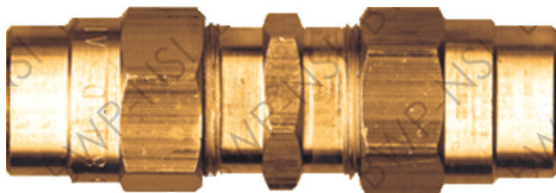

Compression Mender

M-444	3/8Hose x 3/8Hose	$5.58
M-1380	1/2Hose x 1/2Hose	$8.55