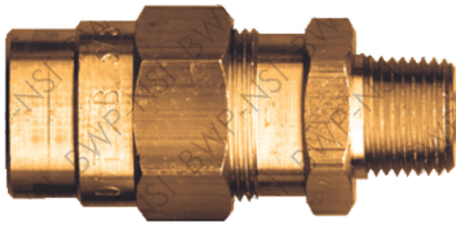

Brass Hose Fittings

Compression Coupler

M-300	3/8Hose x 1/4MPT	\$3.10
M-301	3/8Hose x 3/8MPT	\$2.72
M-302	3/8Hose x 1/2MPT	\$3.64
M-1360	1/2Hose x 3/8MPT	\$4.50
M-1361	1/2Hose x 1/2MPT	\$3.86

Compression Coupler with Spring

M-303	3/8Hose x 1/4MPT	\$3.02
M-304	3/8Hose x 3/8MPT	\$3.08
M-305	3/8Hose x 1/2MPT	\$4.03
M-1362	1/2Hose x 3/8MPT	\$5.36
M-1363	1/2Hose x 1/2MPT	\$5.67

Compression Mender

M-444	3/8Hose x 3/8Hose	\$5.60
M-1380	1/2Hose x 1/2Hose	\$8.57