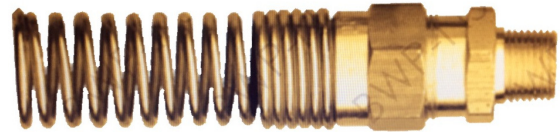

Brass Hose Fittings

Compression Coupler

M-300	3/8Hose x 1/4MPT	\$3.10
M-301	3/8Hose x 3/8MPT	\$2.72
M-302	3/8Hose x 1/2MPT	\$3.64
M-1360	1/2Hose x 3/8MPT	\$4.50
M-1361	1/2Hose x 1/2MPT	\$3.86

Compression Coupler with Spring

M-303	3/8Hose x 1/4MPT	\$3.02
M-304	3/8Hose x 3/8MPT	\$3.08
M-305	3/8Hose x 1/2MPT	\$4.03
M-1362	1/2Hose x 3/8MPT	\$5.36
M-1363	1/2Hose x 1/2MPT	\$5.67

Compression Mender

M-444	3/8Hose x 3/8Hose	\$5.60
M-1380	1/2Hose x 1/2Hose	\$8.57