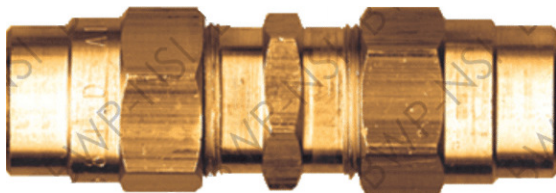

Brass Hose Fittings

Compression Coupler

M-300	3/8Hose x 1/4MPT	\$3.10
M-301	3/8Hose x 3/8MPT	\$2.72
M-302	3/8Hose x 1/2MPT	\$3.64
M-1360	1/2Hose x 3/8MPT	\$4.50
M-1361	1/2Hose x 1/2MPT	\$3.86

Compression Coupler with Spring

M-303	3/8Hose x 1/4MPT	\$3.02
M-304	3/8Hose x 3/8MPT	\$3.08
M-305	3/8Hose x 1/2MPT	\$4.03
M-1362	1/2Hose x 3/8MPT	\$5.36
M-1363	1/2Hose x 1/2MPT	\$5.67

Compression Mender

M-444	3/8Hose x 3/8Hose	\$5.60
M-1380	1/2Hose x 1/2Hose	\$8.57