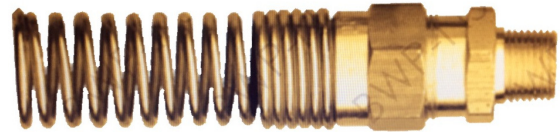

# Brass Hose Fittings

## Compression Coupler

M-300	3/8Hose x 1/4MPT	<b>\$3.09</b>
M-301	3/8Hose x 3/8MPT	<b>\$2.70</b>
M-302	3/8Hose x 1/2MPT	<b>\$3.62</b>
M-1360	1/2Hose x 3/8MPT	<b>\$4.48</b>
M-1361	1/2Hose x 1/2MPT	<b>\$3.83</b>

## Compression Coupler with Spring

M-303	3/8Hose x 1/4MPT	<b>\$3.00</b>
M-304	3/8Hose x 3/8MPT	<b>\$3.05</b>
M-305	3/8Hose x 1/2MPT	<b>\$4.00</b>
M-1362	1/2Hose x 3/8MPT	<b>\$5.32</b>
M-1363	1/2Hose x 1/2MPT	<b>\$5.63</b>