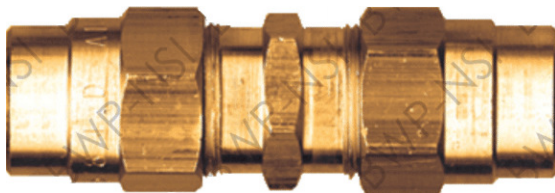

Compression Mender

M-444	3/8Hose x 3/8Hose	$5.58
M-1380	1/2Hose x 1/2Hose	$8.54