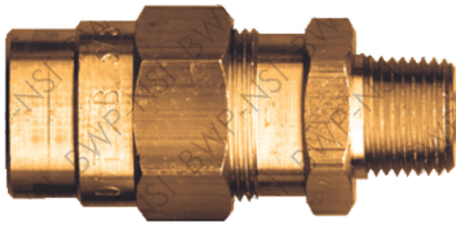

# Brass Hose Fittings

## Compression Coupler

M-300	3/8Hose x 1/4MPT	<b>\$3.09</b>
M-301	3/8Hose x 3/8MPT	<b>\$2.70</b>
M-302	3/8Hose x 1/2MPT	<b>\$3.62</b>
M-1360	1/2Hose x 3/8MPT	<b>\$4.48</b>
M-1361	1/2Hose x 1/2MPT	<b>\$3.83</b>

## Compression Coupler with Spring

M-303	3/8Hose x 1/4MPT	<b>\$3.00</b>
M-304	3/8Hose x 3/8MPT	<b>\$3.05</b>
M-305	3/8Hose x 1/2MPT	<b>\$4.00</b>
M-1362	1/2Hose x 3/8MPT	<b>\$5.32</b>
M-1363	1/2Hose x 1/2MPT	<b>\$5.63</b>