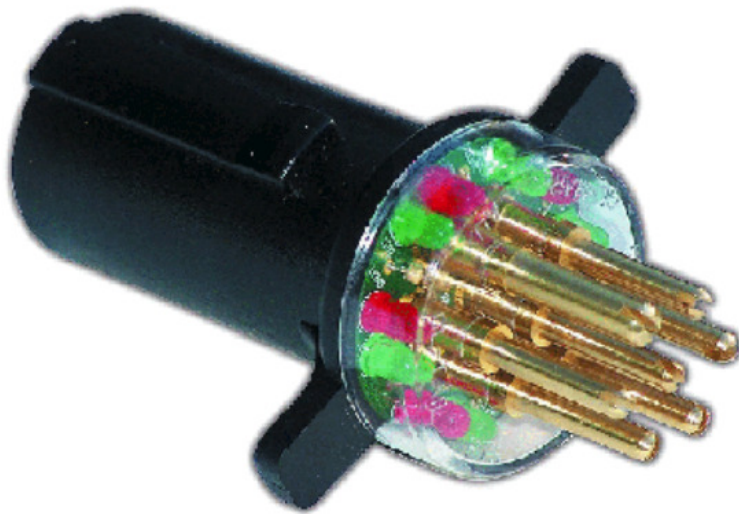

BRAKE &
WHEEL PARTS

BWP-NSI

SPRINGS &
SUSPENSION PARTS

7 Way Trailer Maintenance

Circuit Tester

Testing for male and female 7 round pin

M-5121

Terminal Cleaner & Resizer

M-5123