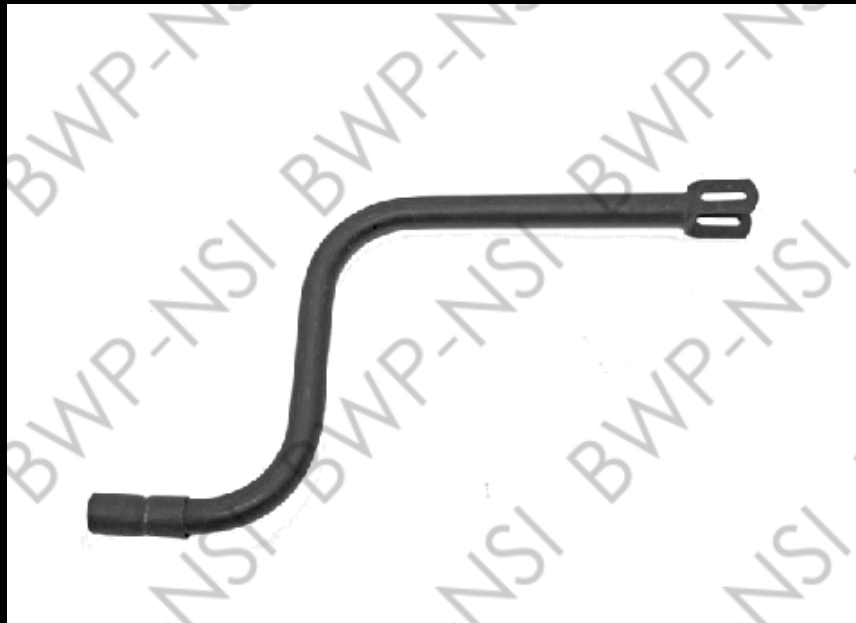

[If you are having trouble viewing, click here to view in browser.](#)

BRAKE &
WHEEL PARTS

BWP-NSI

SPRINGS &
SUSPENSION PARTS

**** We will be closed for Labor day Monday, September 6th. ****

Product of the week

Landing Gear Crank Handle

M-4127

Landing Gear Crank Handle, 15"

M-4128

Landing Gear Crank Handle, 21"

[More options available on our website](#)

**Speak to a Salesperson at:
636-629-5800**

Visit our website